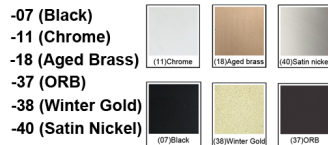

Shade Fabric

90 degree Swivel

Hardware Finishes

MX 3971-5318

W:20" H:8" OAH:10"

Finish: Aged Brass

Shade: Warm White Linen

Lamps: 3x60W (M) A19